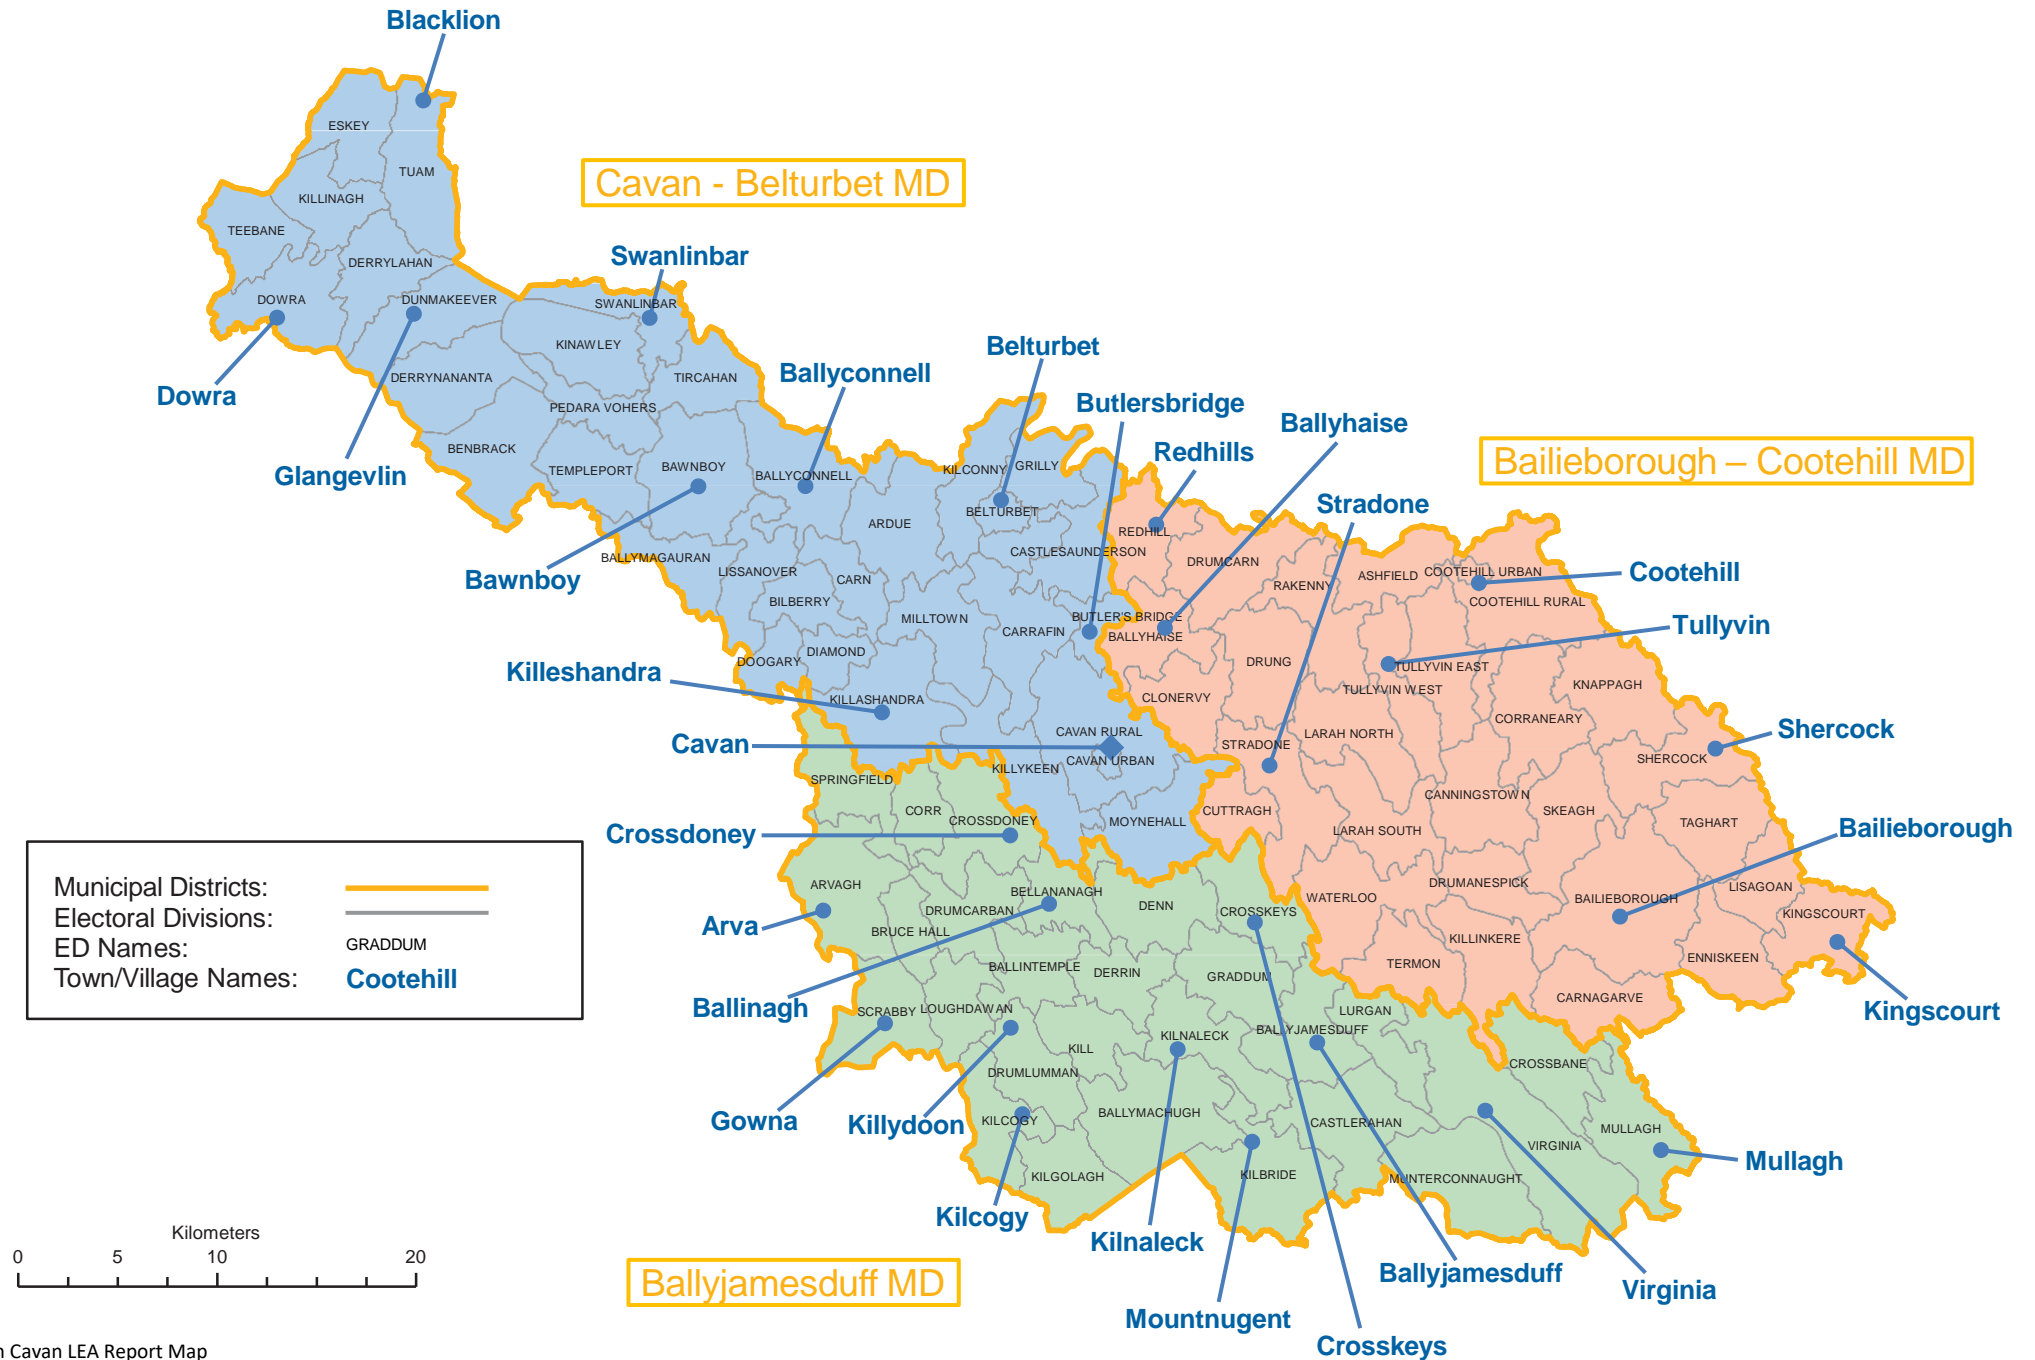

Municipal Districts, Electoral Divisions and major towns and villages. County Cavan

Map based on Cavan LEA Report Map
 Source: <https://boundarycommittee.ie/Maps/Cavan%20LEA%20Report%20Map%202018.pdf> (Accessed 16.05.2023)

County Cavan
List of Municipal Districts (MD's) and Electoral Divisions (ED's)

Bailieborough – Cootehill MD

The ED's of:

- | | |
|--|--|
| <ul style="list-style-type: none">• Ashfield• Bailieborough• Ballyhaise• Canningstown• Carnagarve• Clonervy• Cootehill Rural• Cootehill Urban• Corraneary• Cuttragh• Drumanespick• Drumcarn• Drung• Enniskeen• Killinkere• Kingscourt• Knappagh• Larah North• Larah South• Lisagoan• Rakenny | <ul style="list-style-type: none">• Redhill• Shercock• Skeagh• Stradone• Taghart• Termon• Tullyvin East• Tullyvin West• Waterloo |
|--|--|

Ballyjamesduff MD

The ED's of:

- | | |
|--|--|
| <ul style="list-style-type: none">• Arvagh• Ballintemple• Ballyjamesduff• Ballymachugh• Bellananagh• Bruce Hall• Castlerahan• Corr• Crossbane• Crossdoney• Crosskeys• Denn• Derrin• Drumcarban• Drumlumman• Graddum• Kilbride• Kilcogy• Kilgolagh• Kill• Kilnaleck | <ul style="list-style-type: none">• Loughdawan• Lurgan• Mullagh• Munterconnaught• Scrabby• Springfield• Virginia |
|--|--|

Cavan – Belturbet MD

The ED's of:

- | | |
|--|--|
| <ul style="list-style-type: none">• Ardue• Ballyconnell• Ballymagauran• Bawnboy• Belturbet• Benbrack• Bilberry• Butler's Bridge• Carn• Carrafin• Castlesaunderson• Cavan Rural• Cavan Urban• Derrylahan• Derrynananta• Diamond• Doogary• Dowra• Dunmakeever• Eskey• Grilly | <ul style="list-style-type: none">• Kilconny• Killashandra• Killinagh• Killykeen• Kinawley• Lissanover• Milltown• Moynehall• Pedara Vohers• Swanlinbar• Teebane• Templeport• Tircahan• Tuam |
|--|--|